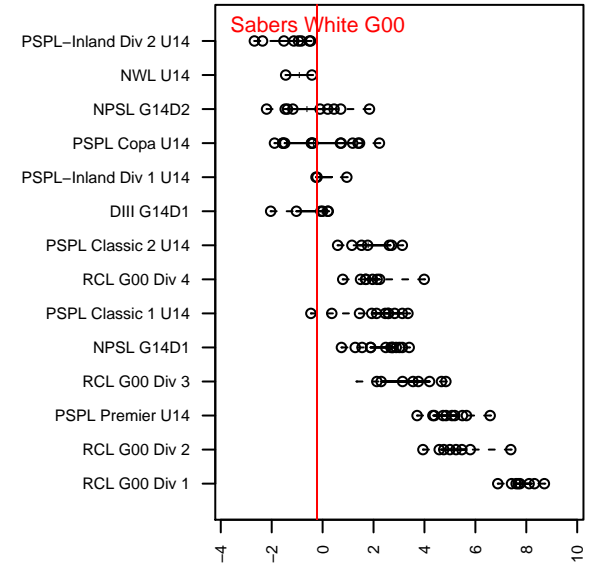

Sabers White G00

Sabers
 Spokane, WA
 G00 total strength=795
 attack=0.92 defense=1.05
 fall league = PSPL–Inland Div 1 U14
 spr league = Spr PSPL–Inland Div 1 U14

alt names used:
 Sabers GU14 White
 IEYSA Sabers G00 White
 IEYSA Sabers G00 White

Venues played:
 2014 Olivia Chaffin GU14
 2014 PSPL–Inland Div 1 U14
 2014 Spr PSPL–Inland Div 1 U14

Sabers White G00
 Dots are actual minus expected GF (blue circles) and GA (red triangles).
 Blue line is smoothed change in attack strength. Red is smoothed change in defense strength.

**attack and defense variance (black dot)
relative to other teams
and top 10 in region**

**attack and defense rating
relative to others at age
and all opponents in last 13 months**

Performance relative to 13 month average