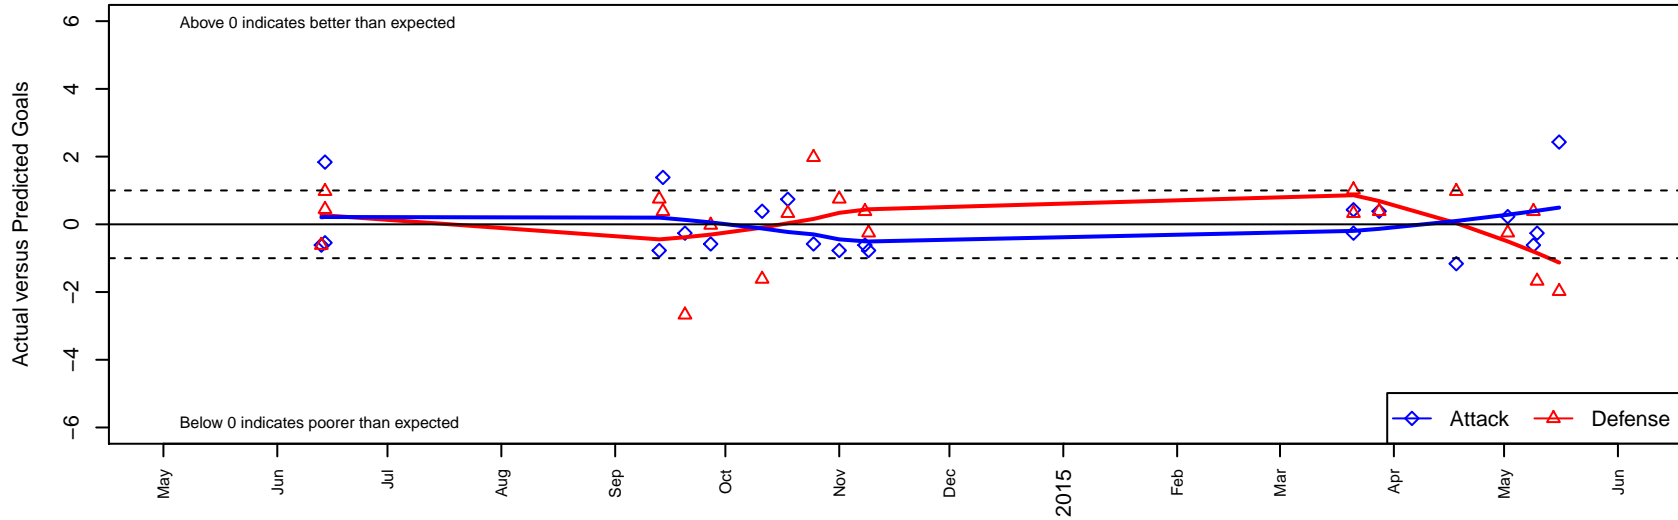

Sabers White G00

Sabers
 Spokane, WA
 G00 total strength=795
 attack=0.92 defense=1.05
 fall league = PSPL–Inland Div 1 U14
 spr league = Spr PSPL–Inland Div 1 U14

alt names used:
 Sabers GU14 White
 IEYSA Sabers G00 White
 IEYSA Sabers G00 White

Venues played:
 2014 Olivia Chaffin GU14
 2014 PSPL–Inland Div 1 U14
 2014 Spr PSPL–Inland Div 1 U14

Sabers White G00
 Dots are actual minus expected GF (blue circles) and GA (red triangles).
 Blue line is smoothed change in attack strength. Red is smoothed change in defense strength.

**attack and defense variance (black dot)
relative to other teams
and top 10 in region**

**attack and defense rating
relative to others at age
and all opponents in last 13 months**

Performance relative to 13 month average